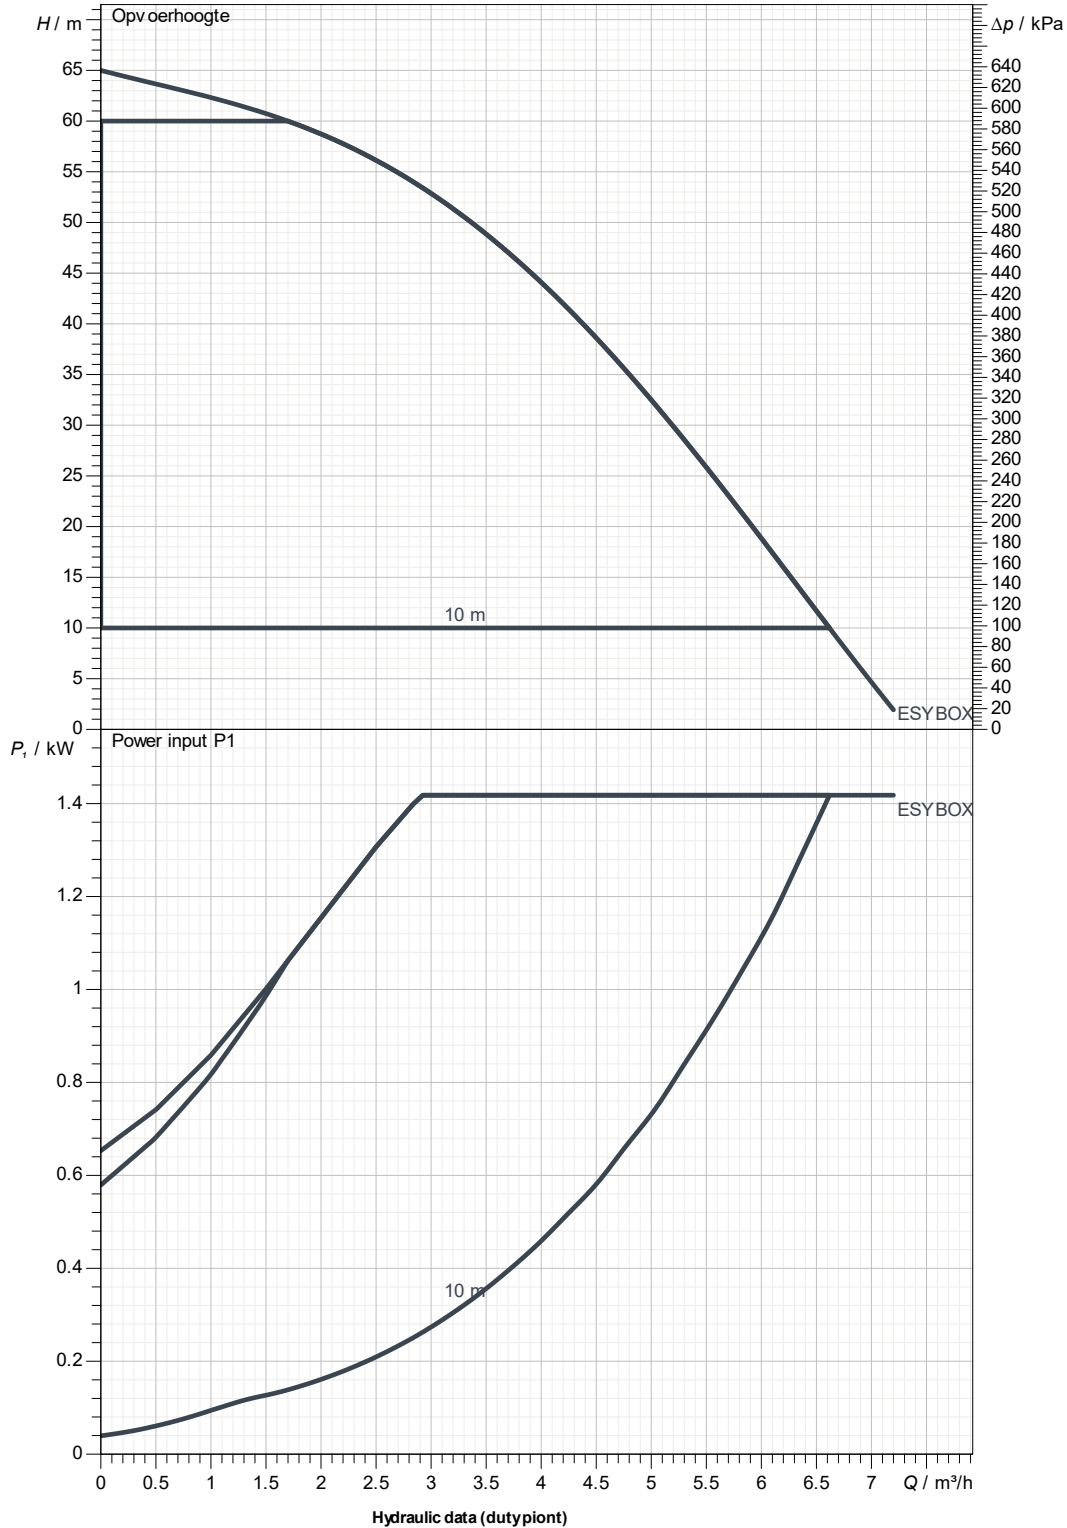

Requested data

Flow :
Head :
Fluid : Water
Fluid Temperature : 20 °C
Density : 998.3 kg/m³
Kinematic viscosity : 1.005 mm²/s
Dampspanning : 2.34 kPa

Materials

Motor flange Technopolymer
Rotor shaft Stainless Steel AISI 303
Motor liner Stainless Steel AISI 304
O-Ring NBR
Mechanical seal Impregnated carbon-resin/Silicon carbide/EPDM
Plugs Technopolymer
Suction case Technopolymer
Insert Brass nickel coated
Shutter Technopolymer
Spring AISI 303
Diffuser Technopolymer
Diffuser body Technopolymer
Impeller Technopolymer
Wear ring Stainless Steel AISI 316
Nut Stainless Steel AISI 316
Diffuser plug Technopolymer
Sintered plate Stainless Steel AISI 304
Pump body Technopolymer
Discharge section Technopolymer
Flow switch body Technopolymer
Discharge manifold Technopolymer
Non-return valve Technopolymer/Rubber/Steel
Tank Technopolymer/Rubber
Pressure sensor body Technopolymer

Flow :
Head :

Dimension mm

| | | | | | | | |
|--|--|--|--|--|--|--|--|
| | | | | | | | |
|--|--|--|--|--|--|--|--|

Gewicht: 27 kg

Pump connection

Suction side 1" G / 800 kPa
Discharge side 1" G / 800 kPa

WATER • TECHNOLOGY

PERFORMANCE CURVES

2025-02-19

Pagina 2 / 3

DAB PUMPS S.p.A.
Via Marco Polo, 14 - 35035 Mestrino (PD), Italy
Tel. +39 049 5125000 - Fax +39 049 5125950
www.dabpumps.com

Receiver

From

Company
Reference
Address
Phone
Fax
E-mail

ESYBOX - DW

Curve tolerance according to ISO 9906

| | | | | |
|---------------------------------|-----------------------------------|--------|--------------------------|----------------------------|
| Suction side 1" G 800 kPa | Discharge side 1" G 800 kPa | Flow : | Head : | Rated speed: 3000 1/min |
| MAIN_PROJECT_TITLE | BUSINESS_PROCESS_ID | OWNER_ | ISSUE_DATE 2025-02-19 | |