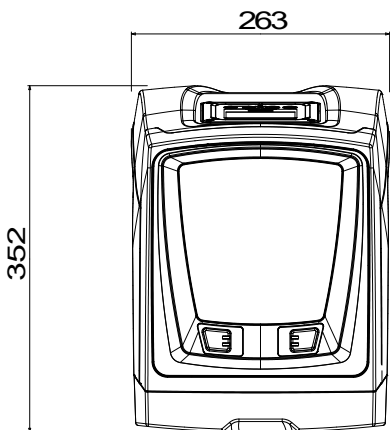

Flow :
Head :

Dimension mm

| | | | | | | | |
|--|--|--|--|--|--|--|--|
| | | | | | | | |
|--|--|--|--|--|--|--|--|

Gewicht: 27 kg

Pump connection

Suction side 1" G / 800 kPa
Discharge side 1" G / 800 kPa

WATER • TECHNOLOGY

ESYBOX - DW

Curve tolerance according to ISO 9906

| | | | | |
|---------------------------------|-----------------------------------|--------|--------------------------|----------------------------|
| Suction side 1" G 800 kPa | Discharge side 1" G 800 kPa | Flow : | Head : | Rated speed: 3000 1/min |
| MAIN_PROJECT_TITLE | BUSINESS_PROCESS_ID | OWNER_ | ISSUE_DATE 2025-02-19 | |

DIMENSIONAL DRAWING

2025-02-19

Pagina 3 / 3

DAB PUMPS S.p.A.
Via Marco Polo, 14 - 35035 Mestrino (PD), Italy
Tel. +39 049 5125000 - Fax +39 049 5125950
www.dabpumps.com

Receiver

From

Company
Reference
Address
Phone
Fax
E-mail

ESYBOX - DW

FRONT

RIGHT

BACK

TOP

Dimensions in mm

Pump connection

1
2
3
4
5
6
7
8
9
10
11
12