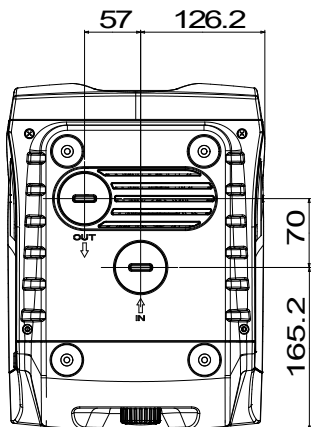

Flow :
Head :

Dimension mm

| | | | | | | | |
|--|--|--|--|--|--|--|--|
| | | | | | | | |
|--|--|--|--|--|--|--|--|

Gewicht: 27 kg

Pump connection

Suction side 1" G / 800 kPa
Discharge side 1" G / 800 kPa

WATER • TECHNOLOGY

ESYBOX - DW

Curve tolerance according to ISO 9906

| | | | | |
|---------------------------------|-----------------------------------|--------|--------------------------|----------------------------|
| Suction side 1" G 800 kPa | Discharge side 1" G 800 kPa | Flow : | Head : | Rated speed: 3000 1/min |
| MAIN_PROJECT_TITLE | BUSINESS_PROCESS_ID | OWNER_ | ISSUE_DATE 2025-02-19 | |

DIMENSIONAL DRAWING

2025-02-19

Pagina 3 / 3

DAB PUMPS S.p.A.
Via Marco Polo, 14 - 35035 Mestrino (PD), Italy
Tel. +39 049 5125000 - Fax +39 049 5125950
www.dabpumps.com

Receiver

From

Company
Reference
Address
Phone
Fax
E-mail

ESYBOX - DW

FRONT

RIGHT

BACK

TOP

Dimensions in mm

Pump connection

1
2
3
4
5
6
7
8
9
10
11
12