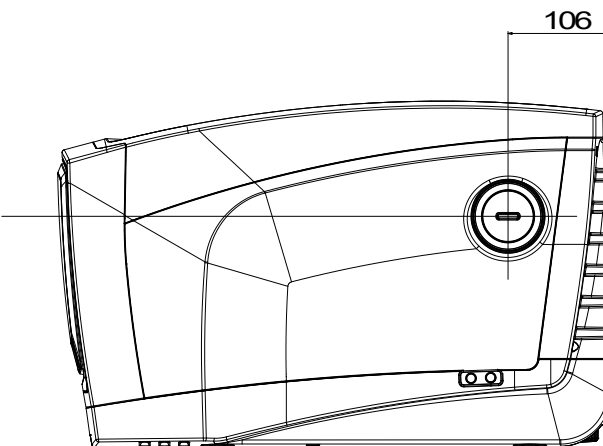

Flow :
Head :

Dimension mm

| | | | | | | | |
|--|--|--|--|--|--|--|--|
| | | | | | | | |
|--|--|--|--|--|--|--|--|

Gewicht: 27 kg

Pump connection

Suction side 1" G / 800 kPa
Discharge side 1" G / 800 kPa

WATER • TECHNOLOGY

ESYBOX - DW

Curve tolerance according to ISO 9906

| | | | | |
|---------------------------------|-----------------------------------|--------|--------------------------|----------------------------|
| Suction side 1" G 800 kPa | Discharge side 1" G 800 kPa | Flow : | Head : | Rated speed: 3000 1/min |
| MAIN_PROJECT_TITLE | BUSINESS_PROCESS_ID | OWNER_ | ISSUE_DATE 2025-02-19 | |

DIMENSIONAL DRAWING

2025-02-19

Pagina 3 / 3

DAB PUMPS S.p.A.
Via Marco Polo, 14 - 35035 Mestrino (PD), Italy
Tel. +39 049 5125000 - Fax +39 049 5125950
www.dabpumps.com

Receiver

From

Company
Reference
Address
Phone
Fax
E-mail

ESYBOX - DW

FRONT

RIGHT

BACK

TOP

Dimensions in mm

Pump connection

1
2
3
4
5
6
7
8
9
10
11
12