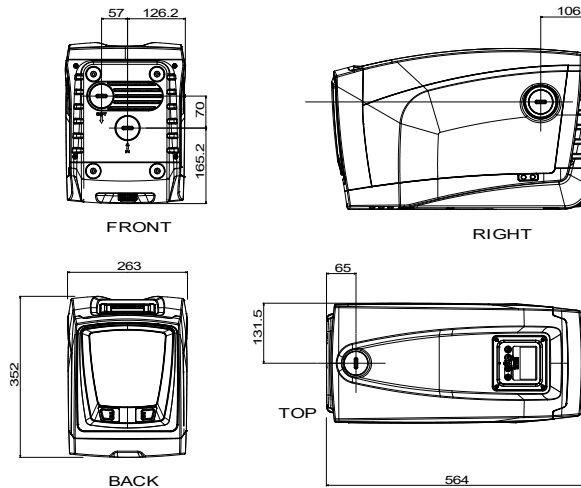

Requested data

Flow :
Head :
Fluid : Water
Fluid Temperature : 20 °C
Density : 998.3 kg/m³
Kinematic viscosity : 1.005 mm²/s
Dampspanning : 2.34 kPa

Materials

Motor flange Technopolymer
Rotor shaft Stainless Steel AISI 303
Motor liner Stainless Steel AISI 304
O-Ring NBR
Mechanical seal Impregnated carbon-resin/Silicon carbide/EPDM
Plugs Technopolymer
Suction case Technopolymer
Insert Brass nickel coated
Shutter Technopolymer
Spring AISI 303
Diffuser Technopolymer
Diffuser body Technopolymer
Impeller Technopolymer
Wear ring Stainless Steel AISI 316
Nut Stainless Steel AISI 316
Diffuser plug Technopolymer
Sintered plate Stainless Steel AISI 304
Pump body Technopolymer
Discharge section Technopolymer
Flow switch body Technopolymer
Discharge manifold Technopolymer
Non-return valve Technopolymer/Rubber/Steel
Tank Technopolymer/Rubber
Pressure sensor body Technopolymer

Flow :
Head :

Dimension mm

| | | | | | | | |
|--|--|--|--|--|--|--|--|
| | | | | | | | |
|--|--|--|--|--|--|--|--|

Gewicht: 27 kg

Pump connection

Suction side 1" G / 800 kPa
Discharge side 1" G / 800 kPa

WATER • TECHNOLOGY