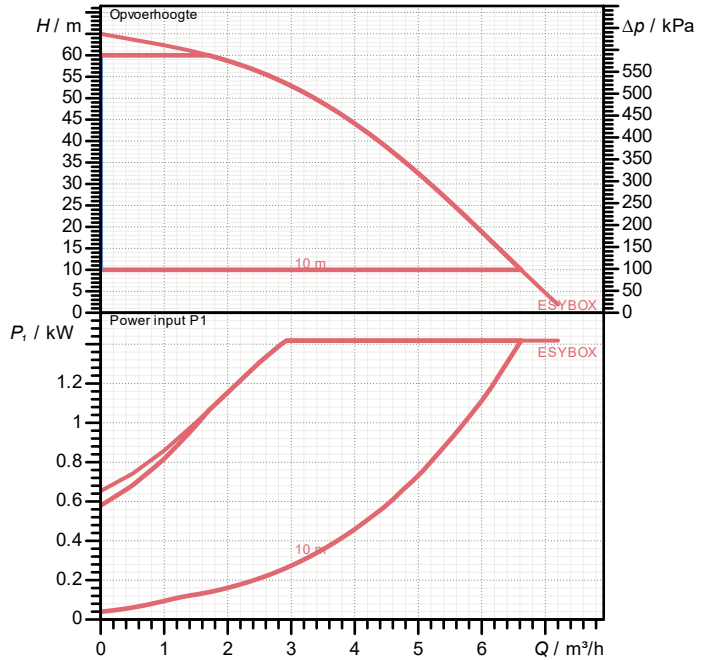

Requested data

Flow :
Head :
Fluid : Water
Fluid Temperature : 20 °C
Density : 998.3 kg/m³
Kinematic viscosity : 1.005 mm²/s
Dampspanning : 2.34 kPa

Materials

Motor flange Technopolymer
Rotor shaft Stainless Steel AISI 303
Motor liner Stainless Steel AISI 304
O-Ring NBR
Mechanical seal Impregnated carbon-resin/Silicon carbide/EPDM
Plugs Technopolymer
Suction case Technopolymer
Insert Brass nickel coated
Shutter Technopolymer
Spring AISI 303
Diffuser Technopolymer
Diffuser body Technopolymer
Impeller Technopolymer
Wear ring Stainless Steel AISI 316
Nut Stainless Steel AISI 316
Diffuser plug Technopolymer
Sintered plate Stainless Steel AISI 304
Pump body Technopolymer
Discharge section Technopolymer
Flow switch body Technopolymer
Discharge manifold Technopolymer
Non-return valve Technopolymer/Rubber/Steel
Tank Technopolymer/Rubber
Pressure sensor body Technopolymer

Motor data

Max. Power input P1 : 1.4 kW
Rated speed: 3000 1/min
Rated voltage : 1~ 220-240 V 50 Hz
Nominal current : 10 A
Degree of protection : IP X4

Curve tolerance according to ISO 9906

Hydraulic data (duty point)

Flow :
Head :

Dimension mm

| | | | | | | | |
|--|--|--|--|--|--|--|--|
| | | | | | | | |
|--|--|--|--|--|--|--|--|

Gewicht: 27 kg

Pump connection

Suction side 1" G / 800 kPa
Discharge side 1" G / 800 kPa

WATER • TECHNOLOGY