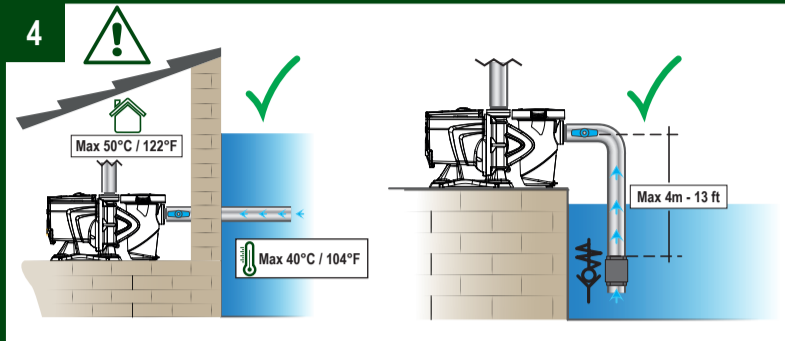

6 WIZARD

1 - LANGUAGES

1/11 Languages: Español, English, Italiano. **OK**

2 - TIME MODE

2/11 Time Mode: 24h, am/pm. **OK**

3 - TIME SET

3/11 Time: 12:00 pm. **OK**

4 - DAY SET

4/11 Day: SUN (Sunday), MON (Monday), TUE (Tuesday). **OK**

5 - HEAD UNIT

5/11 Head Unit: m (meters), ft (feet). **OK**

6 - FLOW UNIT

6/11 Flow Unit: m³/h, US gpm. **OK**

7 - TEMPERATURE UNIT

7/11 Temperature Unit: °C (Celsius), °F (Fahrenheit). **OK**

8 - CONTROL MODE

8/11 Control Mode: Speed (%), Flow (US gpm). **OK**

9 - HEAD LIMIT

9/11 Head Limit: Hmax, MAX. **OK**

10 - FLOW LIMIT

10/11 Flow Limit: Hmax, MAX. **OK**

11 - COMPLETE

11/11 Complete. **OK**

DAB PUMPS LTD. 6 Gilbert Court Newcomen Way Severalls Business Park Colchester Essex CO4 9WN - UK salesuk@dwgroup.com Tel. +44 0333 777 5010

DAB PUMPS IBERICA S.L. Calle Verano 18-20-22 28850 - Torrejón de Ardoz - Madrid Spain info.spain@dwgroup.com Tel. +34 91 6569545 Fax: +34 91 6569676

DAB PUMPS B.V. Hofveld 6 C1 1702 Groot Bogaarden - Belgium info.belgium@dwgroup.com Tel. +32 2 4668353

DAB PUMPS B.V. Albert Einsteinweg, 4 5151 DL Drunen - Nederland info.netherlands@dwgroup.com Tel. +31 416 387280 Fax: +31 416 387299

DAB PUMPS INC. 3226 Benchmark Drive Ladson, SC 29456 - USA info.usa@dwgroup.com Tel. 1-843-797-5002 Fax 1-843-797-3366

DAB PUMPS SOUTH AFRICA Twenty One industrial Estate, 16 Purdin Street, Unit B, Warehouse 4 Ollantsfontein - 1666 - South Africa info.sa@dwgroup.com Tel. +27 12 361 3997

OOO DAB PUMPS Novgorodskaya str. 1, block G office 308, 127247, Moscow - Russia info.russia@dwgroup.com Tel. +7 495 122 0035 Fax +7 495 122 0036

DAB PUMPEN DEUTSCHLAND GmbH Tackweg 11 D - 47918 Tönisvorst - Germany info.germany@dwgroup.com Tel. +49 2151 82136-0 Fax +49 2151 82136-36

DAB PUMPS POLAND SP. Z.O.O. Ul. Janka Muzykanta 60 02-188 Warszawa - Poland polska@dabpumps.com.pl

DAB PUMPS (QINGDAO) CO. LTD. No.40 Kaituo Road, Qingdao Economic & Technological Development Zone Qingdao City, Shandong Province - China PC: 266500 sales.cn@dwgroup.com Tel. +86 400 186 8280 Fax +86 53286812210

DAB PRODUCTION HUNGARY KFT. H-8800 Nagykanizsa, Buda Erő u.5 Hungary Tel. +36 93501700

DAB PUMPS DE MÉXICO, S.A. DE C.V. Av Amsterdam 101 Local 4 Col. Hipódromo Condesa, Del. Cuauhtémoc CP 06710 Ciudad de México Tel. +52 55 6719 0493

DAB PUMPS OCEANIA PTY LTD 426 South Gippsland Hwy, Dandenong South VIC 3175 - Australia info.oceania@dwgroup.com Tel. +61 1300 373 677

DAB
WATER TECHNOLOGY

DAB PUMPS S.p.A.
Via M. Polo, 14 - 35035 Mestrino (PD) - Italy
Tel. +39 049 5125000 - Fax +39 049 5125950
www.dabpumps.com

08/22 cod. 60197148

7A

MANUAL

8

7B

AUTO

MENU

Manual Control, Timer Control, External Control. **Enter**

Timer Control

Timers Daily Summary, Timers Speeds, Timers Settings. **Enter**

Timer Control

Timers Settings, Timers Presets, Timers Daily Summary. **Enter**

Timers Speeds

Control Mode: Flow

S5: 5.0 m³/h S6: 12.0 m³/h
S7: 18.0 m³/h S8: 25.0 m³/h

Timers Settings

E	Start	Stop	S	Days
H	00:00	24:00	5	SMTWTFS
A	17:00	17:15	8	□□□□□□□□
B	12:00	18:00	7	□□□□□□□□

3s Copy **OK**