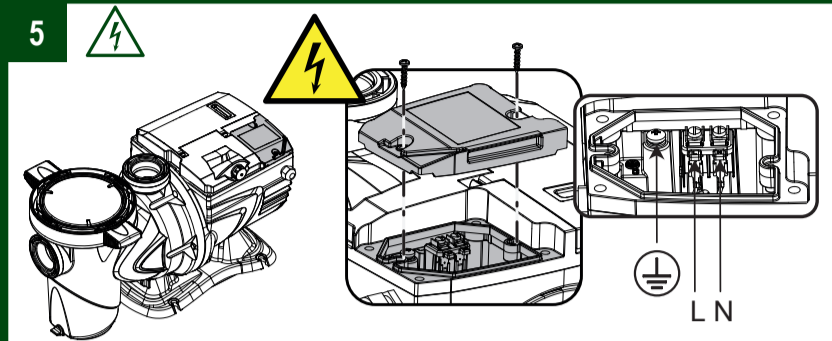

6 WIZARD

1 - LANGUAGES

1/11 Languages: Español, English, Italiano. **OK**

2 - TIME MODE

2/11 Time Mode: 24h, am/pm. **OK**

3 - TIME SET

3/11 Time: 12:00 pm. **OK**

4 - DAY SET

4/11 Day: SUN (Sunday), MON (Monday), TUE (Tuesday). **OK**

5 - HEAD UNIT

5/11 Head Unit: m (meters), ft (feet). **OK**

6 - FLOW UNIT

6/11 Flow Unit: m³/h, US gpm. **OK**

7 - TEMPERATURE UNIT

7/11 Temperature Unit: °C (Celsius), °F (Fahrenheit). **OK**

8 - CONTROL MODE

8/11 Control Mode: Speed (%), Flow (US gpm). **OK**

9 - HEAD LIMIT

9/11 Head Limit: Hmax, MAX. **OK**

10 - FLOW LIMIT

10/11 Flow Limit: Hmax, MAX. **OK**

11 - COMPLETE

11/11 Complete. **OK**

DAB PUMPS LTD. 6 Gilbert Court Newcomen Way Severalls Business Park Colchester Essex CO4 9WN - UK salesuk@dwgroup.com Tel. +44 0333 777 5010

DAB PUMPS IBERICA S.L. Calle Verano 18-20-22 28850 - Torrejón de Ardoz - Madrid Spain info.spain@dwgroup.com Tel. +34 91 6569545 Fax: +34 91 6569676

DAB PUMPS B.V. Hofveld 6 C1 1702 Groot Bogaarden - Belgium info.belgium@dwgroup.com Tel. +32 2 4668353

DAB PUMPS B.V. Albert Einsteinweg, 4 5151 DL Drunen - Nederland info.netherlands@dwgroup.com Tel. +31 416 387280 Fax: +31 416 387299

DAB PUMPS INC. 3226 Benchmark Drive Ladson, SC 29456 - USA info.usa@dwgroup.com Tel. 1-843-797-5002 Fax 1-843-797-3366

DAB PUMPS SOUTH AFRICA Twenty One industrial Estate, 16 Purdin Street, Unit B, Warehouse 4 Ollantsfontein - 1666 - South Africa info.sa@dwgroup.com Tel. +27 12 361 3997

OOO DAB PUMPS Novgorodskaya str. 1, block G office 308, 127247, Moscow - Russia info.russia@dwgroup.com Tel. +7 495 122 0035 Fax +7 495 122 0036

DAB PUMPEN DEUTSCHLAND GmbH Tackweg 11 D - 47918 Tönisvorst - Germany info.germany@dwgroup.com Tel. +49 2151 82136-0 Fax +49 2151 82136-36

DAB PUMPS POLAND SP. Z.O.O. Ul. Janka Muzykanta 60 02-188 Warszawa - Poland polska@dabpumps.com.pl

DAB PUMPS (QINGDAO) CO. LTD. No.40 Kaituo Road, Qingdao Economic & Technological Development Zone Qingdao City, Shandong Province - China PC: 266500 sales.cn@dwgroup.com Tel. +86 400 186 8280 Fax +86 53286812210

DAB PRODUCTION HUNGARY KFT. H-8800 Nagykanizsa, Buda Erő u.5 Hungary Tel. +36 93501700

DAB PUMPS DE MÉXICO, S.A. DE C.V. Av Amsterdam 101 Local 4 Col. Hipódromo Condesa, Del. Cuauhtémoc CP 06710 Ciudad de México Tel. +52 55 6719 0493

DAB PUMPS OCEANIA PTY LTD 426 South Gippsland Hwy, Dandenong South VIC 3175 - Australia info.oceania@dwgroup.com Tel. +61 1300 373 677

DAB
WATER TECHNOLOGY

DAB PUMPS S.p.A.
Via M. Polo, 14 - 35035 Mestrino (PD) - Italy
Tel. +39 049 5125000 - Fax +39 049 5125950
www.dabpumps.com

08/22 cod. 60197148

7A

MANUAL

8

7B

AUTO

MENU

Manual Control, Timer Control, External Control. **Enter**

Timer Control

Timers Daily Summary, Timers Speeds, Timers Settings. **Enter**

Timer Control

Timers Settings, Timers Presets, Timers Daily Summary. **Enter**

Timers Speeds

Control Mode: Flow

S5: 5.0 m³/h S6: 12.0 m³/h
S7: 18.0 m³/h S8: 25.0 m³/h

Timers Settings

E	Start	Stop	S	Days
H	00:00	24:00	5	SMTWTFS
A	17:00	17:15	8	□□□□□□□□
B	12:00	18:00	7	□□□□□□□□

3s Copy **OK**